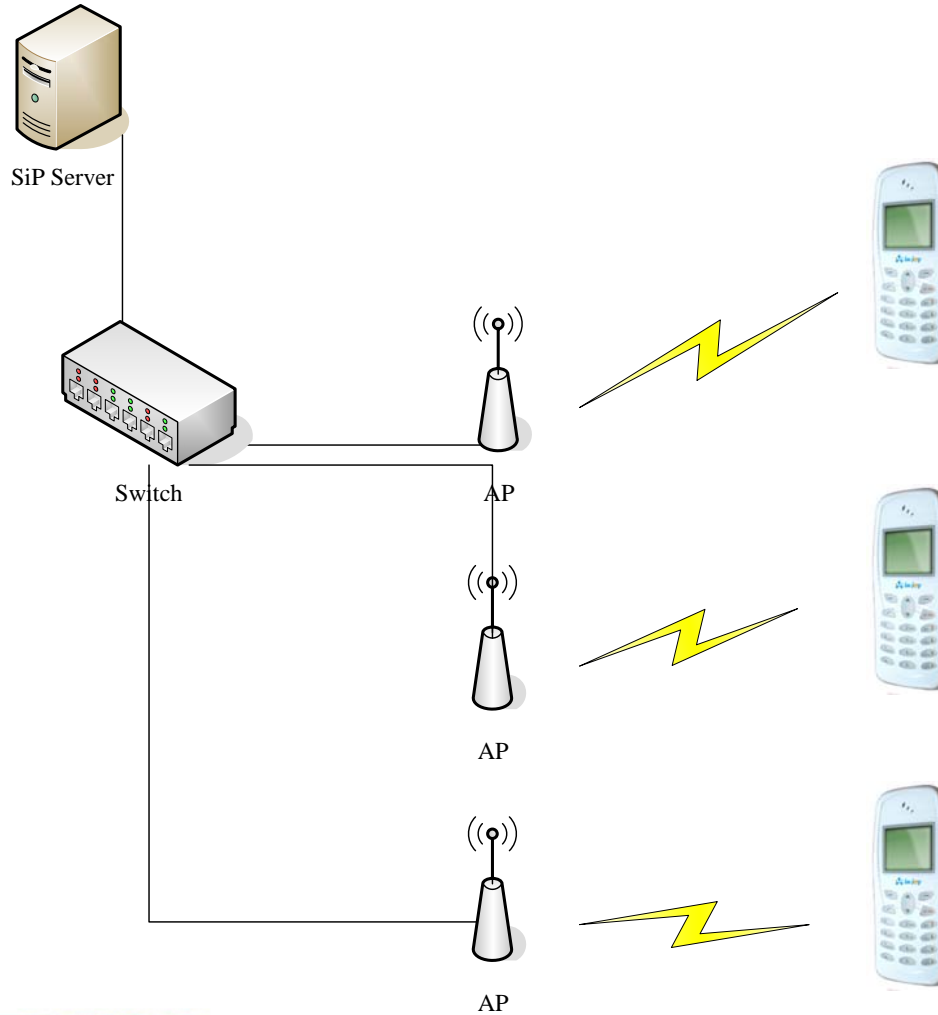

WP520 Time of Standby Test

Date: Aug.' 1' 2009'
No.: BA200908HC001

Architecture

Surf Anywhere!

FORMOSA

Equipments

WP520 Wi-Fi Phone 3pcs, 3 New Batteries Fully Charged

AP: Cisco AP1242-AG, FWS AG-3621, Cameo WLG-2210

Process

1. Setup a SiP Server in Lab
2. Connect all 3 APs and SiP Server with a switch, the channel setting are 1, 6, 11
3. The 3pcs WP520 connect with different APs, and register SiP server in the same time
4. After registration, observe the status of battery consuming.

Surf Anywhere!

FORMOSA

Test Result

	FWS AG-3621	Cisco AP1242-AG	Cameo WLG-2210
Stand-by Time	122 Hr	119 Hr	116 Hr

Surf Anywhere!

FORMOSA