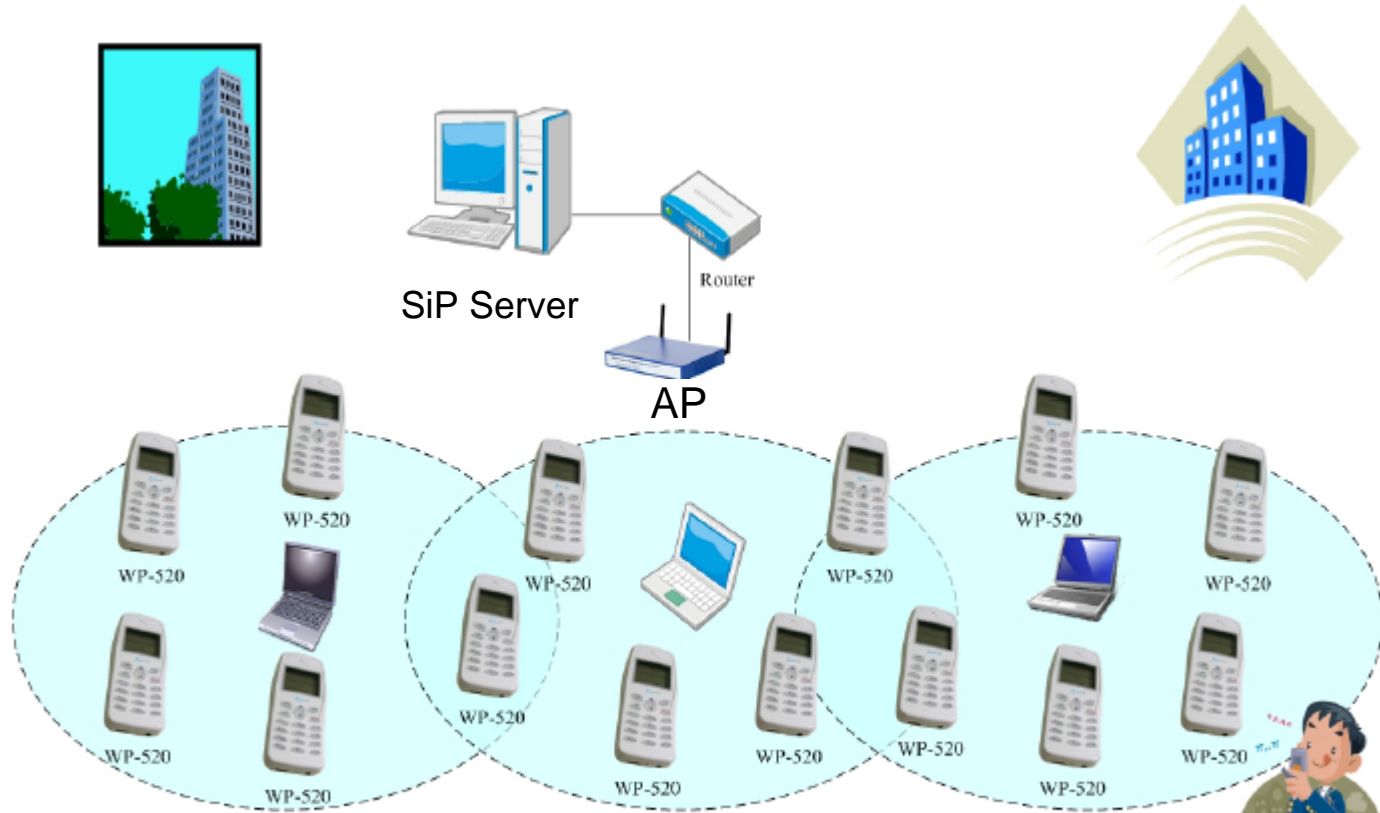

Test of WP520 in Connecting Quantity and Quality with Different APs

Date: Aug.' 1' 2009'
No.: BA200908HC002

Architecture

All WP520 connect with AP and register with SiP Server at the same time.

Surf Anywhere!

FORMOSA

Equipments

WP520 Wi-Fi Phone Several pcs

AP: Cisco AP1242-AG, FWS AG-3621, FWS XG-520, Asus WL-330gE

Process

1. Setup a SiP Server in Internet
2. Connect one AP with a switch
3. Try to connect WP520 with AP, as max. as possible.
4. Try to build-up phone call as max. as possible.

Surf Anywhere!

FORMOSA

Test Result

AP	Max. Number of Connection	Good Phone Quality in Max. Phone Number
FWS AG-3621	20	18
Cisco 1242AG	12	10
FWS XG-580+	12	10
FWS XG-520	12	8
Asus WL-330gE	4	2

Surf Anywhere!