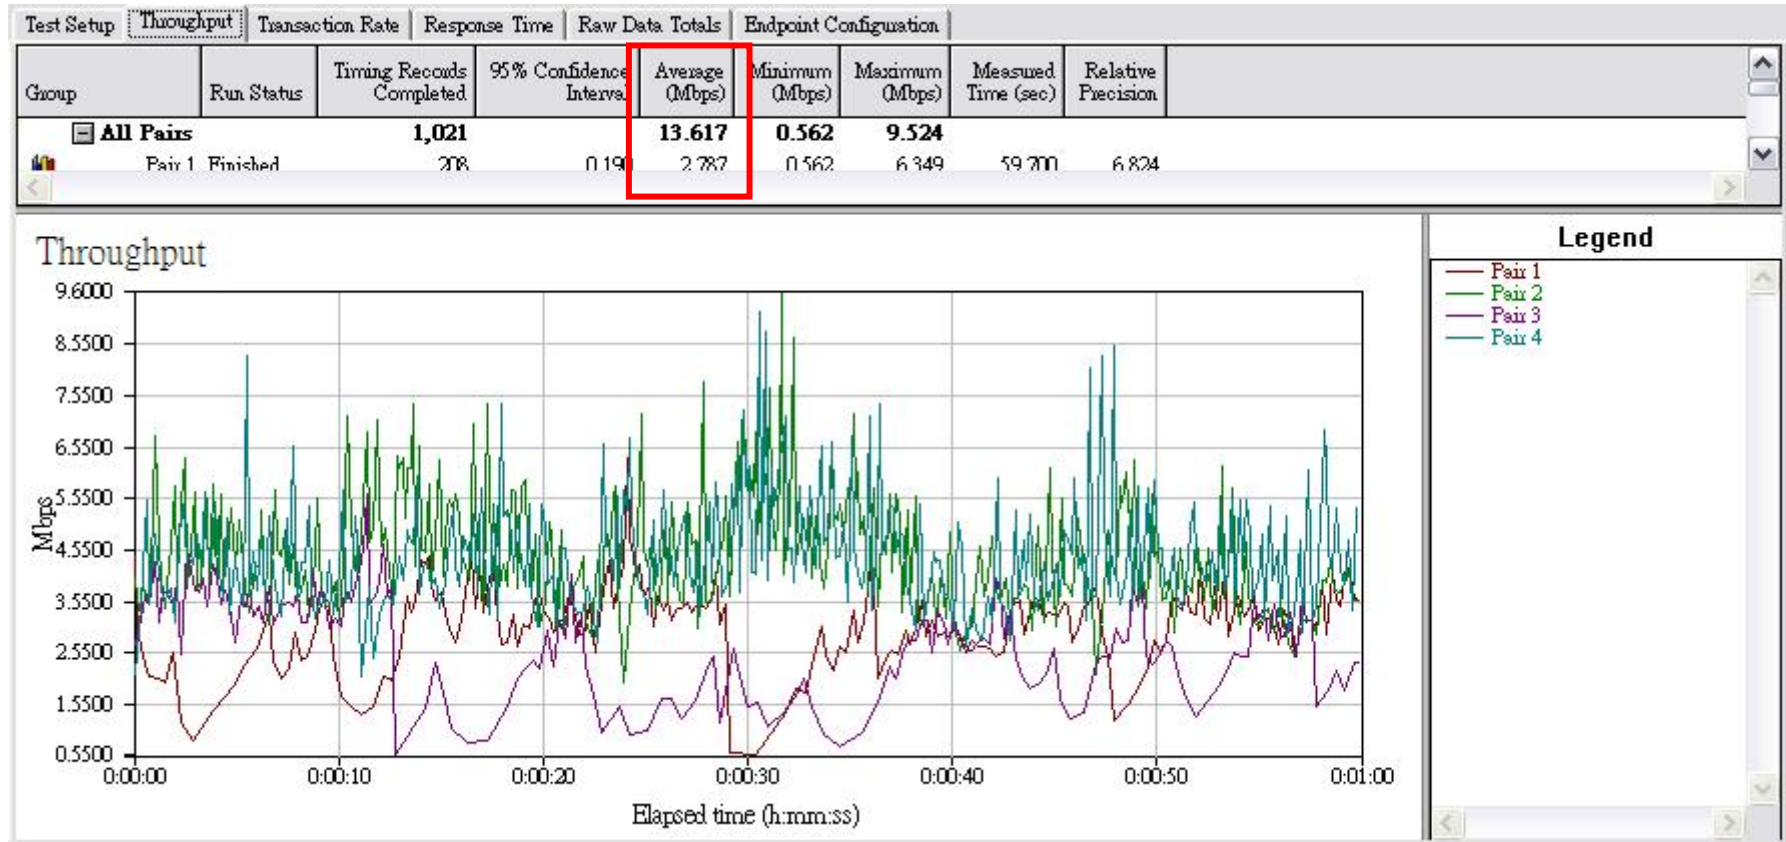

緯度：24°42'49.69"北 N

經度：121°8'40.60"東 E

Location in Hensan
Roadside

Channel Bandwidth: 20MHz
Channel: 149
Throughput: 13.617 Mbps

Surf Anywhere!

FORMOSA