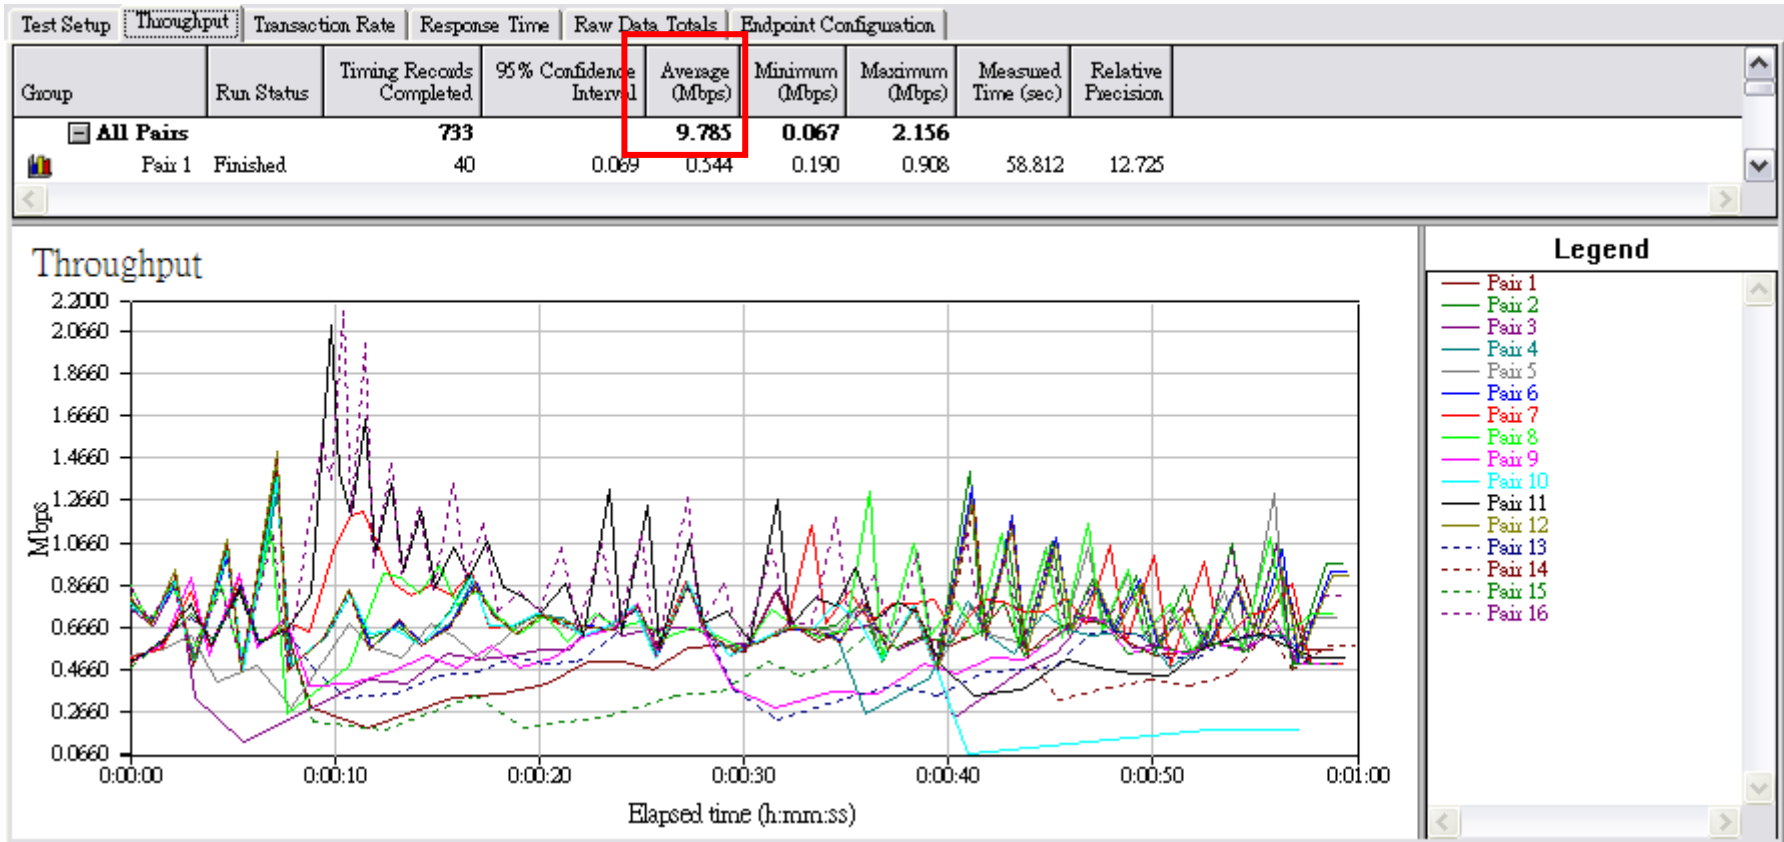

WNet
Green Network™

Location in HenSan Temple of SanLo

Location in ChoDon Coffee Shop

Channel Bandwidth: 40MHz
Channel: Channel 149
Throughput: 9.785 Mbps

Fly to Anywhere™