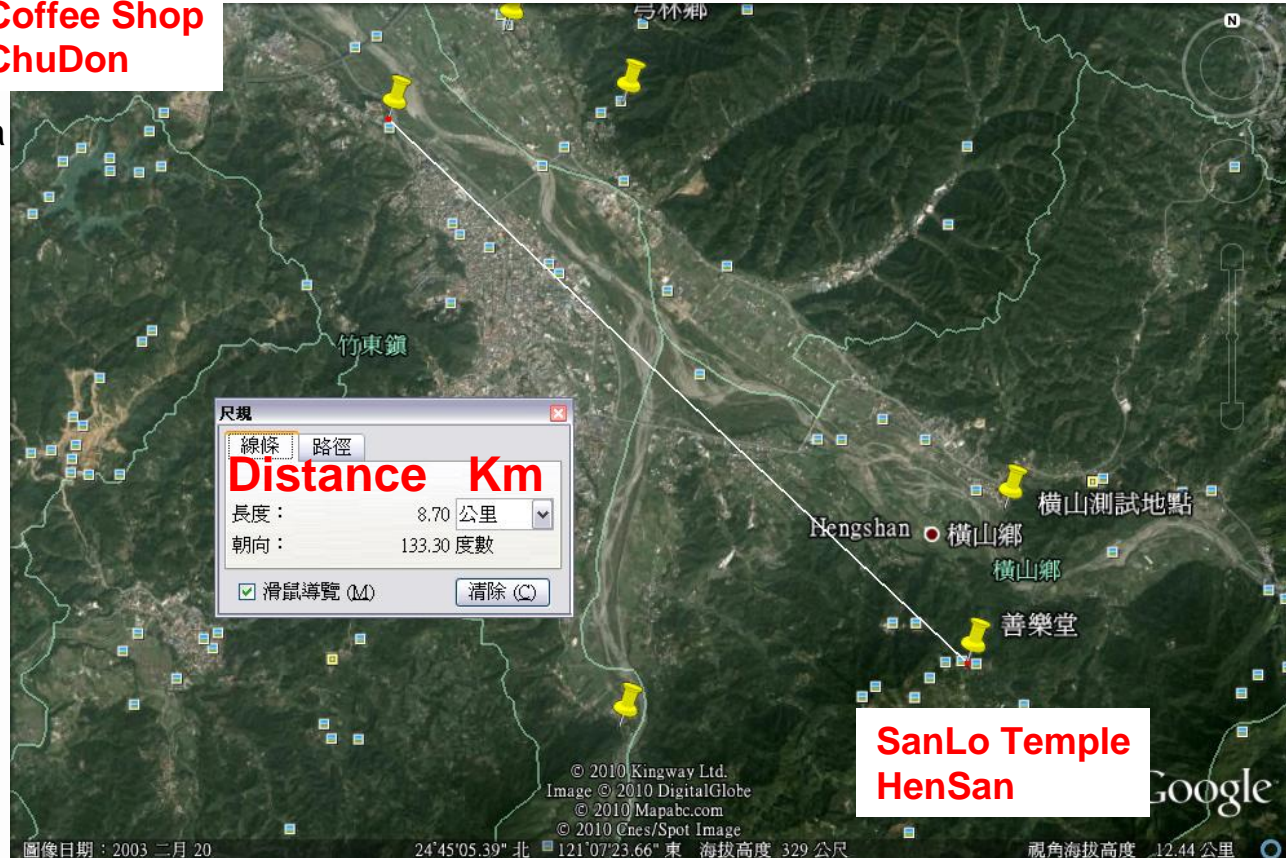

WiBONE® 8.7 Km LOS Test Report

Location 1: ChuDon Coffee Shop, Taiwan/ Height of Antenna, 111 meters

Date: July.' 19' 2010'
No.: BA201007HC003

Location 2: HenSan Sanlo Temple, Taiwan/ Height of Antenna, 420 meters

Distance: 8.7 Km

Test Device: KWA-O6020-I x2

Build-in 2x2 5GHz 16 dBi Antenna

Date: July.' 19' 2010' 2PM

Weather: Sunny

**Coffee Shop
ChuDon**

**SanLo Temple
HenSan**

Fly to Anywhere™

WNet
Green Network™

Location in HenSan Temple of SanLo

Location in ChoDon Coffee Shop

Channel Bandwidth: 40MHz
Channel: Channel 149
Throughput: 9.785 Mbps

Fly to Anywhere™