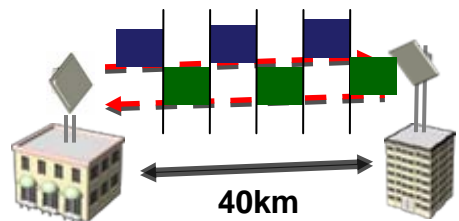

WiTDM®

Fly to Anywhere™

FORMOSA
Wireless Systems Corp.

Single Radio, KW8800 Series

Dual Radio, KW8900 Series

Each data likes to transmit 80km
 Poor performance, about < 1 Mbps
Wi-Fi

Test Result
 40 Mbps @ 40km (KW8800)
 60 Mbps @ 40km (KW8850)
WiTDM