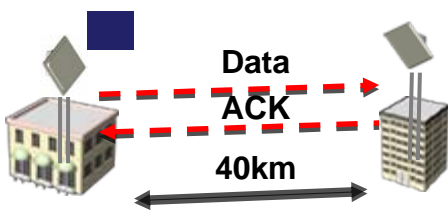

WiTDM®

Fly to Anywhere™

FORMOSA
Wireless Systems Corp.

Single Radio, KW8800 Series

Dual Radio, KW8900 Series

Each data likes to transmit 80km
 Poor performance, about < 1 Mbps
Wi-Fi

Test Result
 40 Mbps @ 40km (KW8800)
 60 Mbps @ 40km (KW8850)
WiTDM