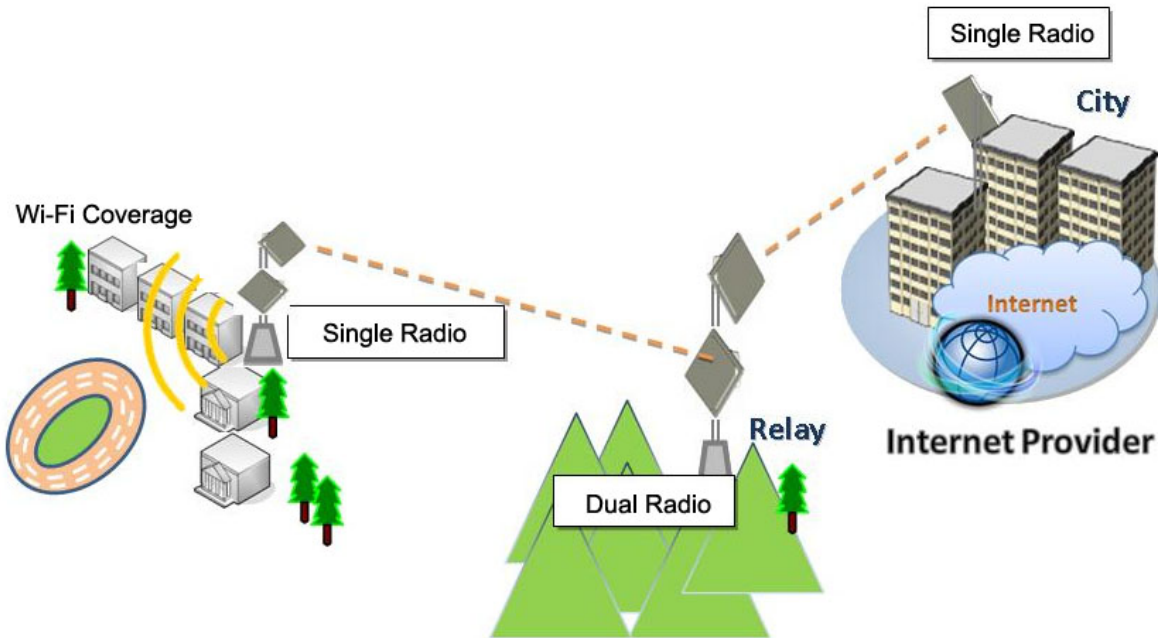

Long Distance, High Bandwidth KW8800 Series P2P WiTDM® Outdoor Bridge

700MHz / 900MHz / 2.3~2.5GHz 2.7~2.9GHz / 3.5GHz / 4.7~4.9GHz / 4.9~6.1GHz

Formosa Wireless Broadband product line are adopting Wireless TDMA concept to provide an affordable and reliable rural connectivity. All of products are high-performance outdoor-deployable wireless bridge that provides wireless connectivity between multiple network locations. With the high throughput and long-distance transmission, it is the appropriate backhaul solution for Carriers, Service Providers and Enterprises.

Key Features & Benefits

- Reliable Outdoor Enclosure
- IP67 Qualified
- Waterproof
- Vent design
- Good Balance on low Cost and High Performance
- Actual reachable testing range > 50 km
- High throughput
- Support point to point , point to multi point and Relay functions
- Ready for Next Generation Technology
- Software Features
- High security (AES)
- Ease of Installation (Real time Link Test for Local and Remote RSSI)
- Transmit Power Control
- Bandwidth Control (40 / 20 / 10 / 5 MHz)
- Wireless TDMA (TDD Mode)
- VLAN Support
- **KW8850 (60Mbps@40Km) / KW8800 (40Mbps@40Km)**

WiTDM®

Fly to Anywhere™

FORMOSA
Wireless Systems Corp.

Single Radio, KW8800 Series

Dual Radio, KW8900 Series

Each data likes to transmit 80km
 Poor performance, about < 1 Mbps
Wi-Fi

Test Result
 40 Mbps @ 40km (KW8800)
 60 Mbps @ 40km (KW8850)
WiTDM