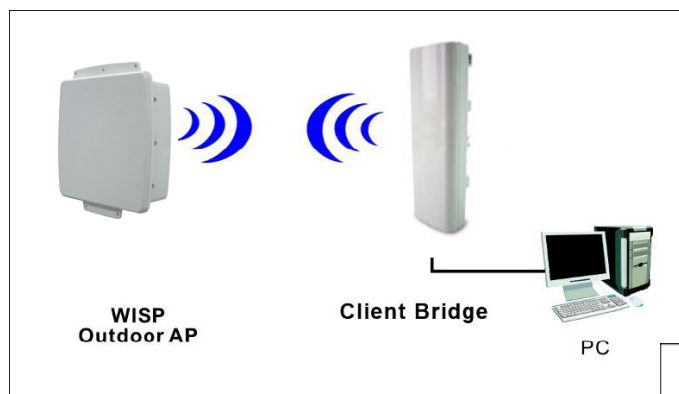

KWAG-O3001HP-I 802.11 a/b/g Outdoor AP/Bridge

- Compliant with IEEE802.11a/b/g standard
- RoHS compliant
- WEP, WPA-PSK(TKIP , AES), WPA2 Security
- Operation Modes: Access Point, Client Bridge, Client Router

KWAG-O3001HP-I is a long range outdoor wireless Access Point / Client Bridge that operates in both 5GHz and 2.4GHz frequency. It provides high bandwidth up to 108Mbps with Super Mode (Super A/G) and features high transmitted output power as well as superior sensitivity. KWAG-O3001HP-I extends radio coverage, avoids unnecessary roaming between Access Points and ensures a stable wireless connection while reduces the number of required equipments.