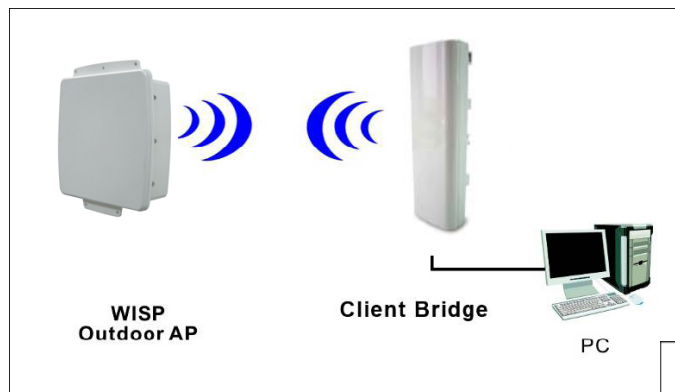

KWG-O3001H-I 802.11 b/g Outdoor AP/Bridge

- Compliant with IEEE802.11b/g standard
- RoHS compliant
- WEP, WPA-PSK(TKIP , AES), WPA2 Security
- Operation Modes: Access Point, Client Bridge, Client Router

KWG-O3001H-I is a long range outdoor wireless Access Point / Client Bridge that operates in 2.4GHz frequency. It provides high bandwidth up to 108Mbps with Super Mode (Super G) and features high transmitted output power as well as superior sensitivity. KWG-O3001H-I extends radio coverage, avoids unnecessary roaming between Access Points and ensures a stable wireless connection while reduces the number of required equipments.