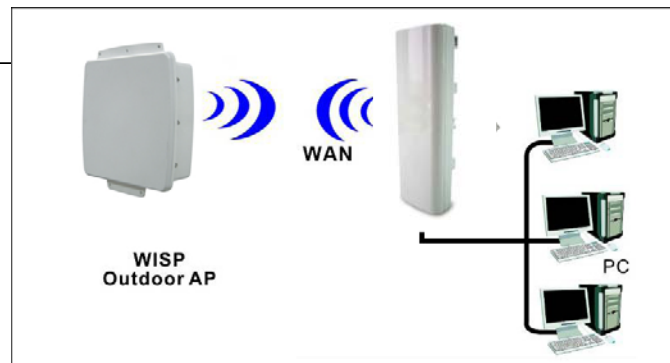

KWG-O3001H-I