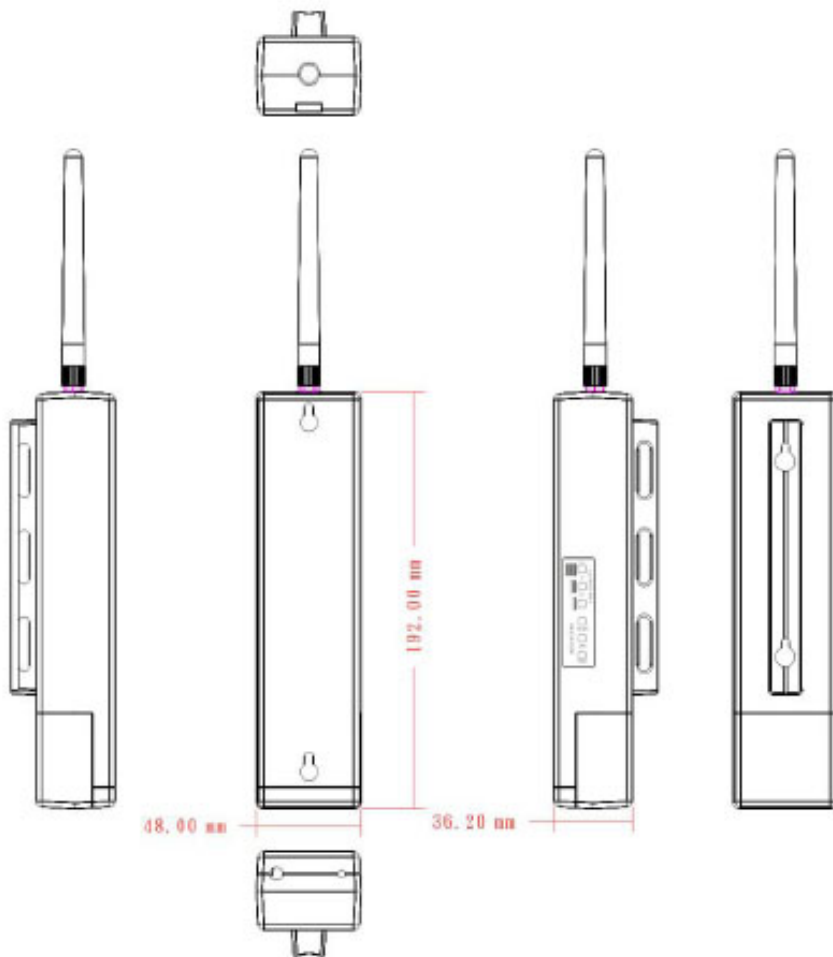

Fly to Anywhere™

FORMOSA
Wireless Systems Corp.