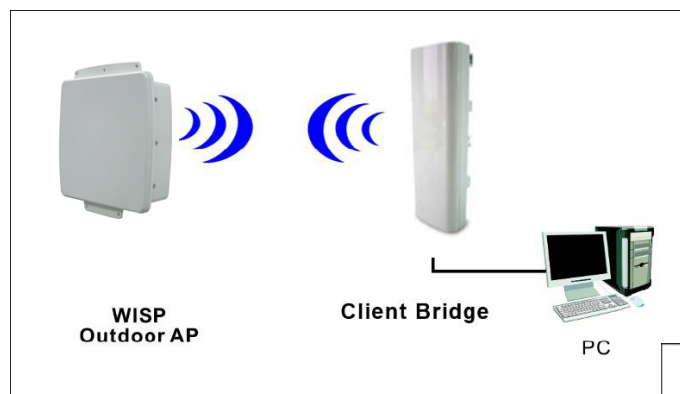

KWG-O3001HP-I 802.11 b/g Outdoor AP/Bridge

- Compliant with IEEE802.11b/g standard
- RoHS compliant
- WEP, WPA-PSK(TKIP , AES), WPA2 Security
- Operation Modes: Access Point, Client Bridge, Client Router

KWG-O3001HP-I is a long range outdoor wireless Access Point / Client Bridge that operates in 2.4GHz frequency. It provides high bandwidth up to 108Mbps with Super Mode (Super G) and features high transmitted output power as well as superior sensitivity. KWG-O3001HP-I extends radio coverage, avoids unnecessary roaming between Access Points and ensures a stable wireless connection while reduces the number of required equipments.