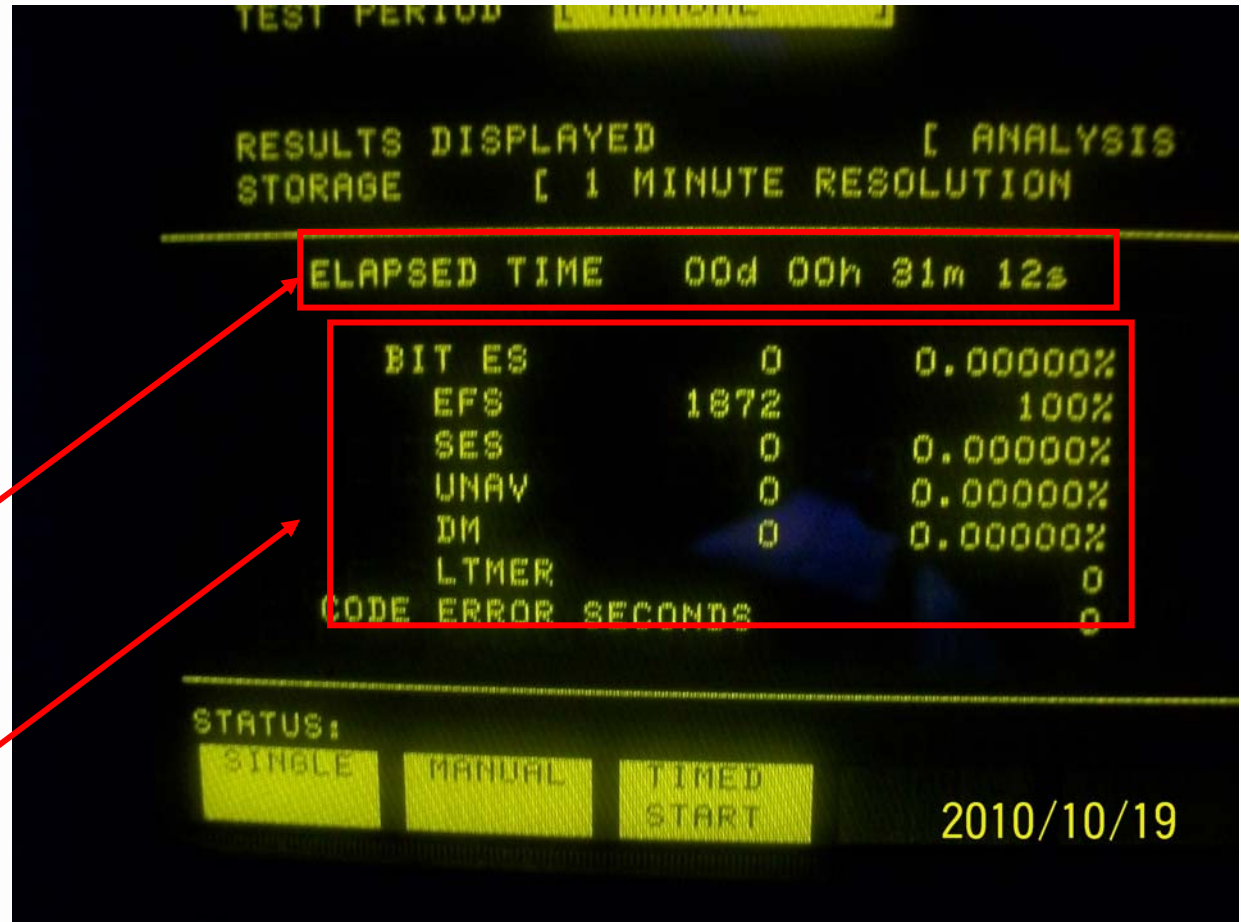

Channel: 149

Throughput: 17.998 Mbps

Fly to Anywhere™

4 E1 / T1 Test Result

Test for 31min

No Error