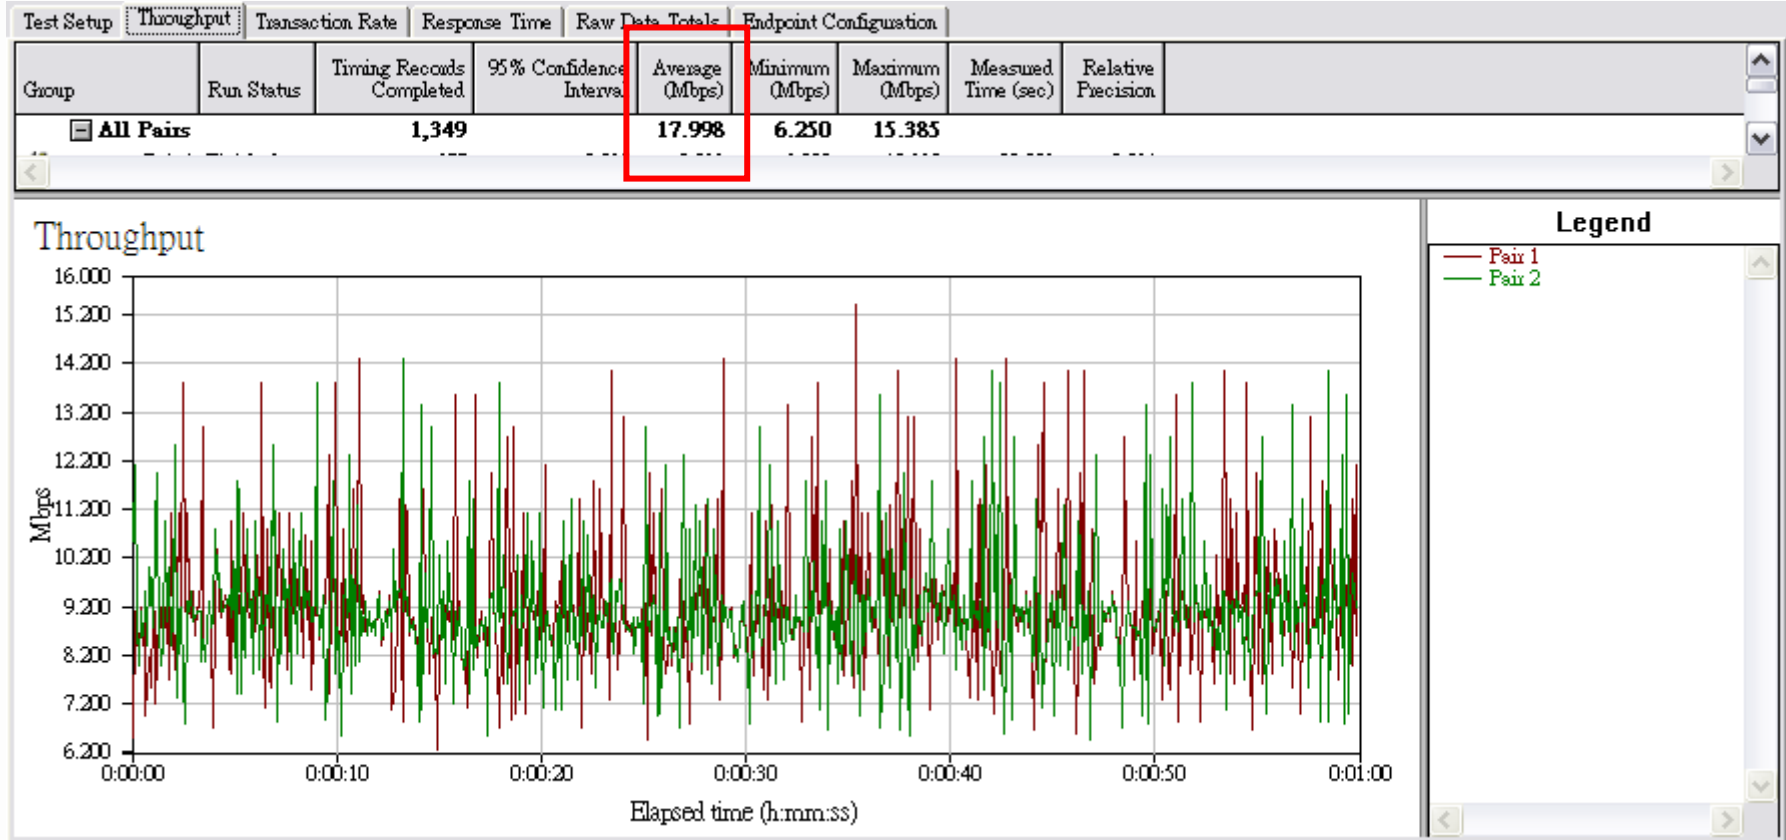

MiaoLi Cape of Good Hope

Location in HsinFong
Temple of Lotus

Location in NanLiao, Wasteyard

In Temple of Lotus

KMX-8000-W

 **HEWLETT 37721A**
PACKARD DIGITAL TRANSMISSION ANALYZER

Fly to Anywhere™

Channel Bandwidth: 20MHz

Channel: 149

Throughput: 17.998 Mbps

Fly to Anywhere™

4 E1 / T1 Test Result

Test for 31min

No Error