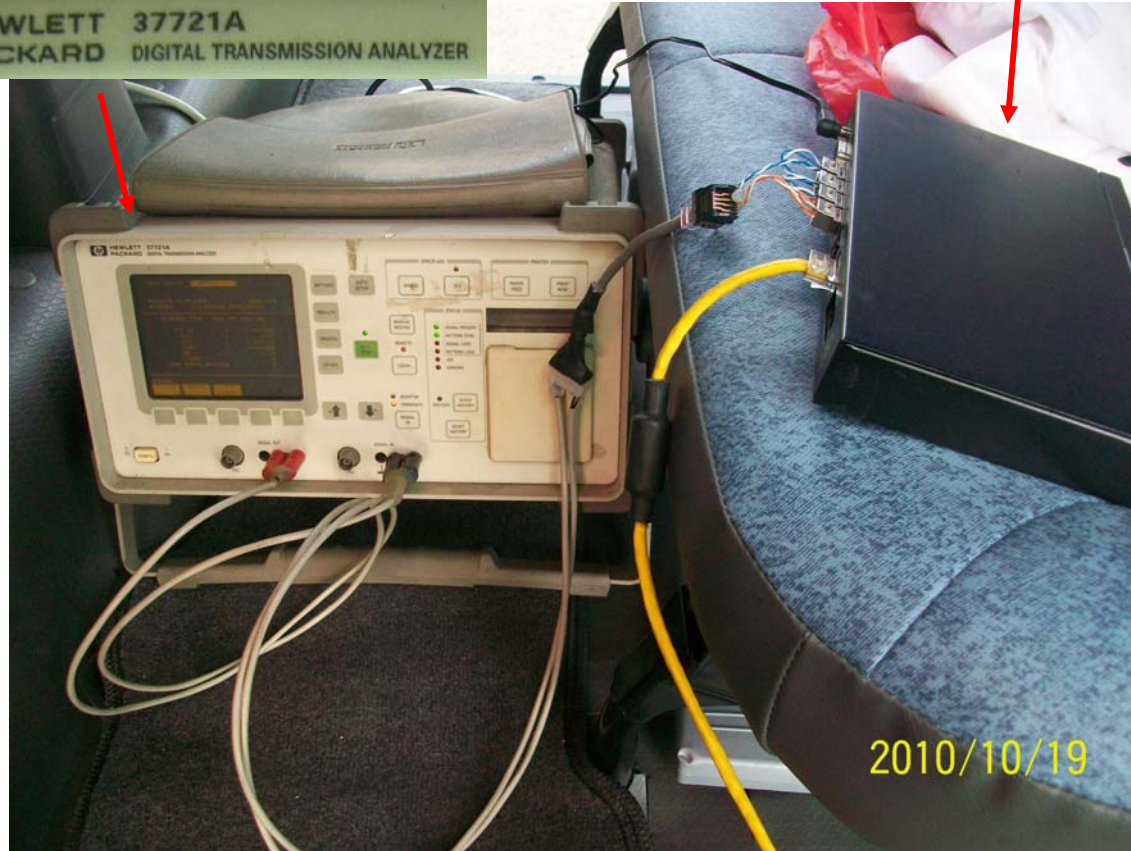

MiaoLi Cape of Good Hope

Location in HsinFong
Temple of Lotus

Location in NanLiao, Wasteyard

In Temple of Lotus

KMX-8000-W

 **HEWLETT 37721A**
PACKARD DIGITAL TRANSMISSION ANALYZER

Fly to Anywhere™

Channel Bandwidth: 20MHz