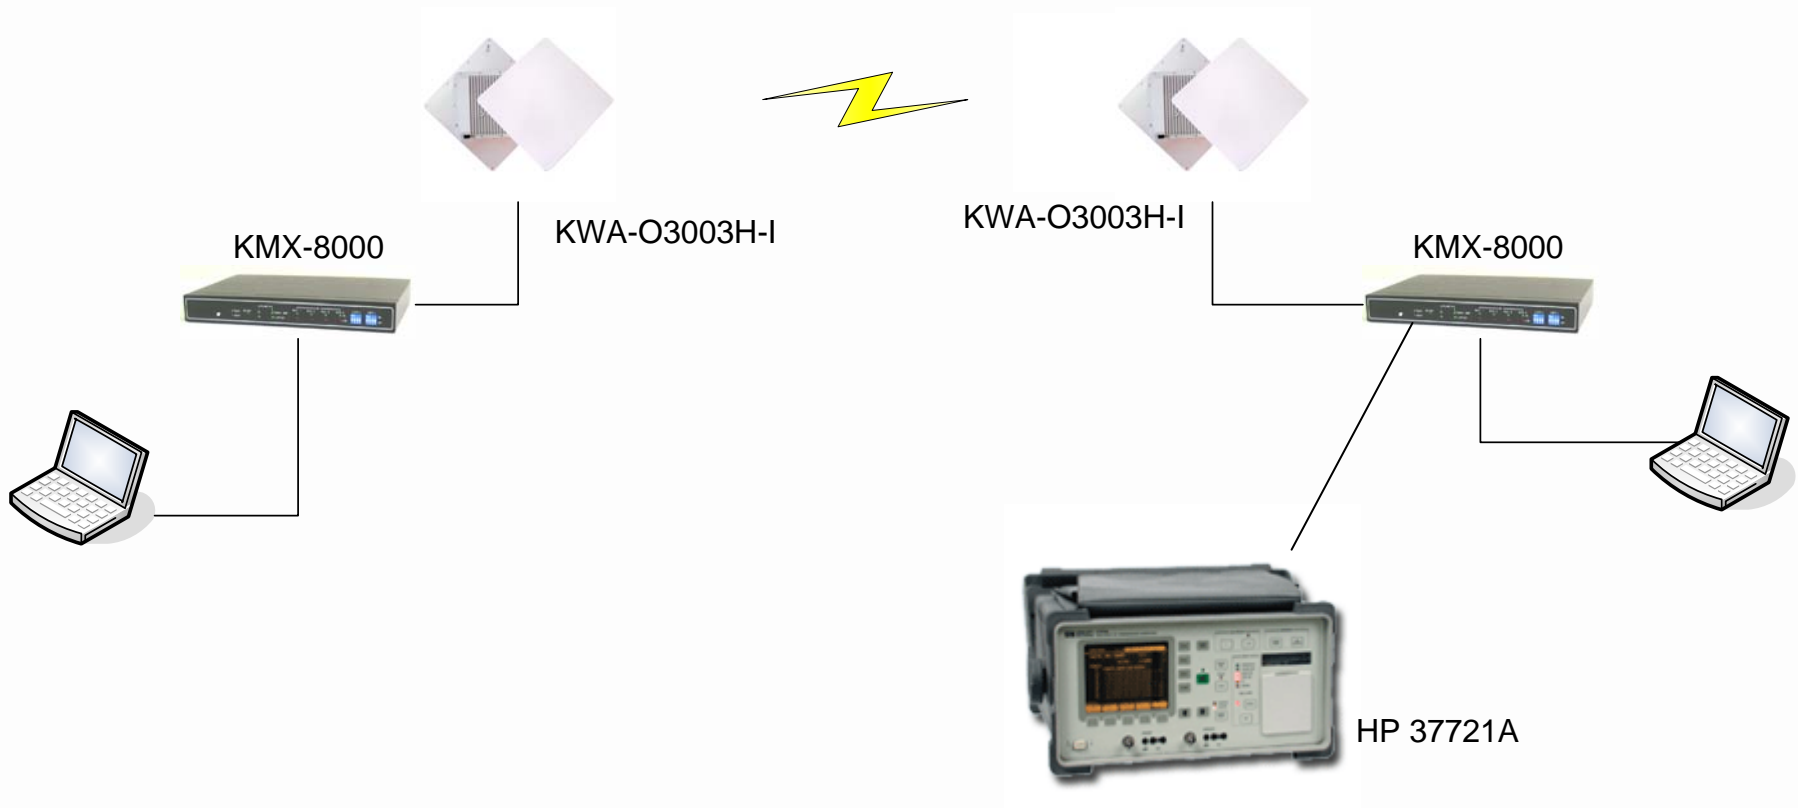

KWA-O3003H-I with KMX-8000 4E1/T1

Location 1: HsinFong Temple of Lotus, Taiwan/ Height of Antenna, 95 meters

Date: Oct.' 19' 2010'
No.: BA201010HC002

Location 2: NanLiao Wasteyard, Taiwan/ Height of Antenna, 22 meters

Distance: 6.69 Km

Test Device:

KWA-O3003H-I x2

KMX-8000 x2

HP 37721A DIGITAL
TRANSMISSION ANALYZER

Date: Oct.' 19' 2010' 3PM

Weather: Cloudy

Light of Sight

MiaoLi Cape of Good Hope

Location in HsinFong
Temple of Lotus

Location in NanLiao, Wasteyard

In Temple of Lotus

KMX-8000-W

 **HEWLETT 37721A**
PACKARD DIGITAL TRANSMISSION ANALYZER

Fly to Anywhere™

Channel Bandwidth: 20MHz

Channel: 149

Throughput: 17.998 Mbps

Fly to Anywhere™

4 E1 / T1 Test Result

Test for 31min

No Error