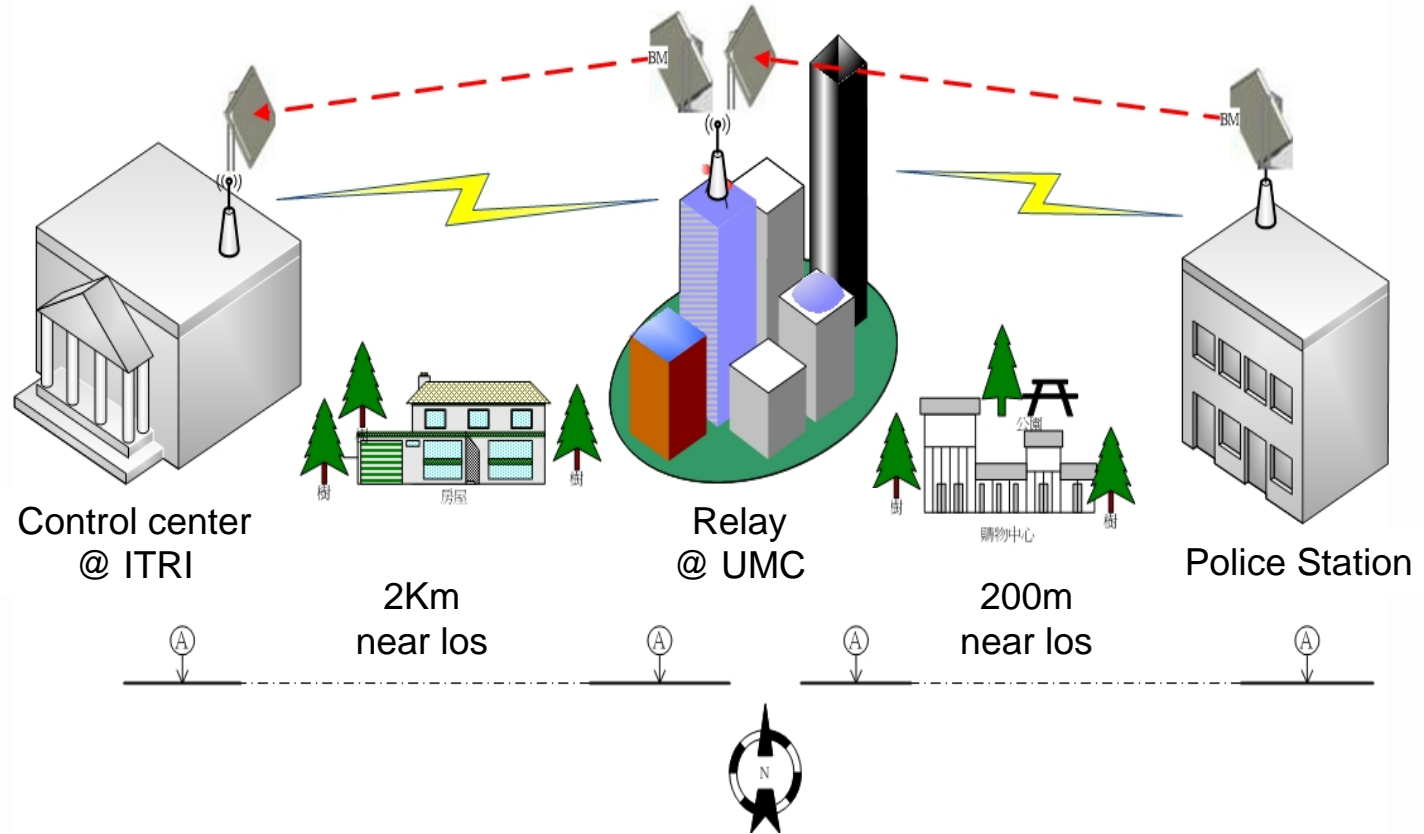

Case Study

Wireless Surveillance System Backhaul – ITRI to Police Station, Taiwan

Date: Dec.' 23' 2011'
No. : EJ201112HC001

Device
KWA-O6021-I x4

TOUCH AND CONNECT!™

Formosa Wireless Systems

Taiwan

Performance Test Result

Link Test	Control Center to Police Station	Police Station to Control Center	2 Ways
Throughput (Mbps)	81.603	77.763	81.871

TOUCH AND CONNECT!TM

Formosa Wireless Systems

WNet
Green NetworkTM

Taiwan