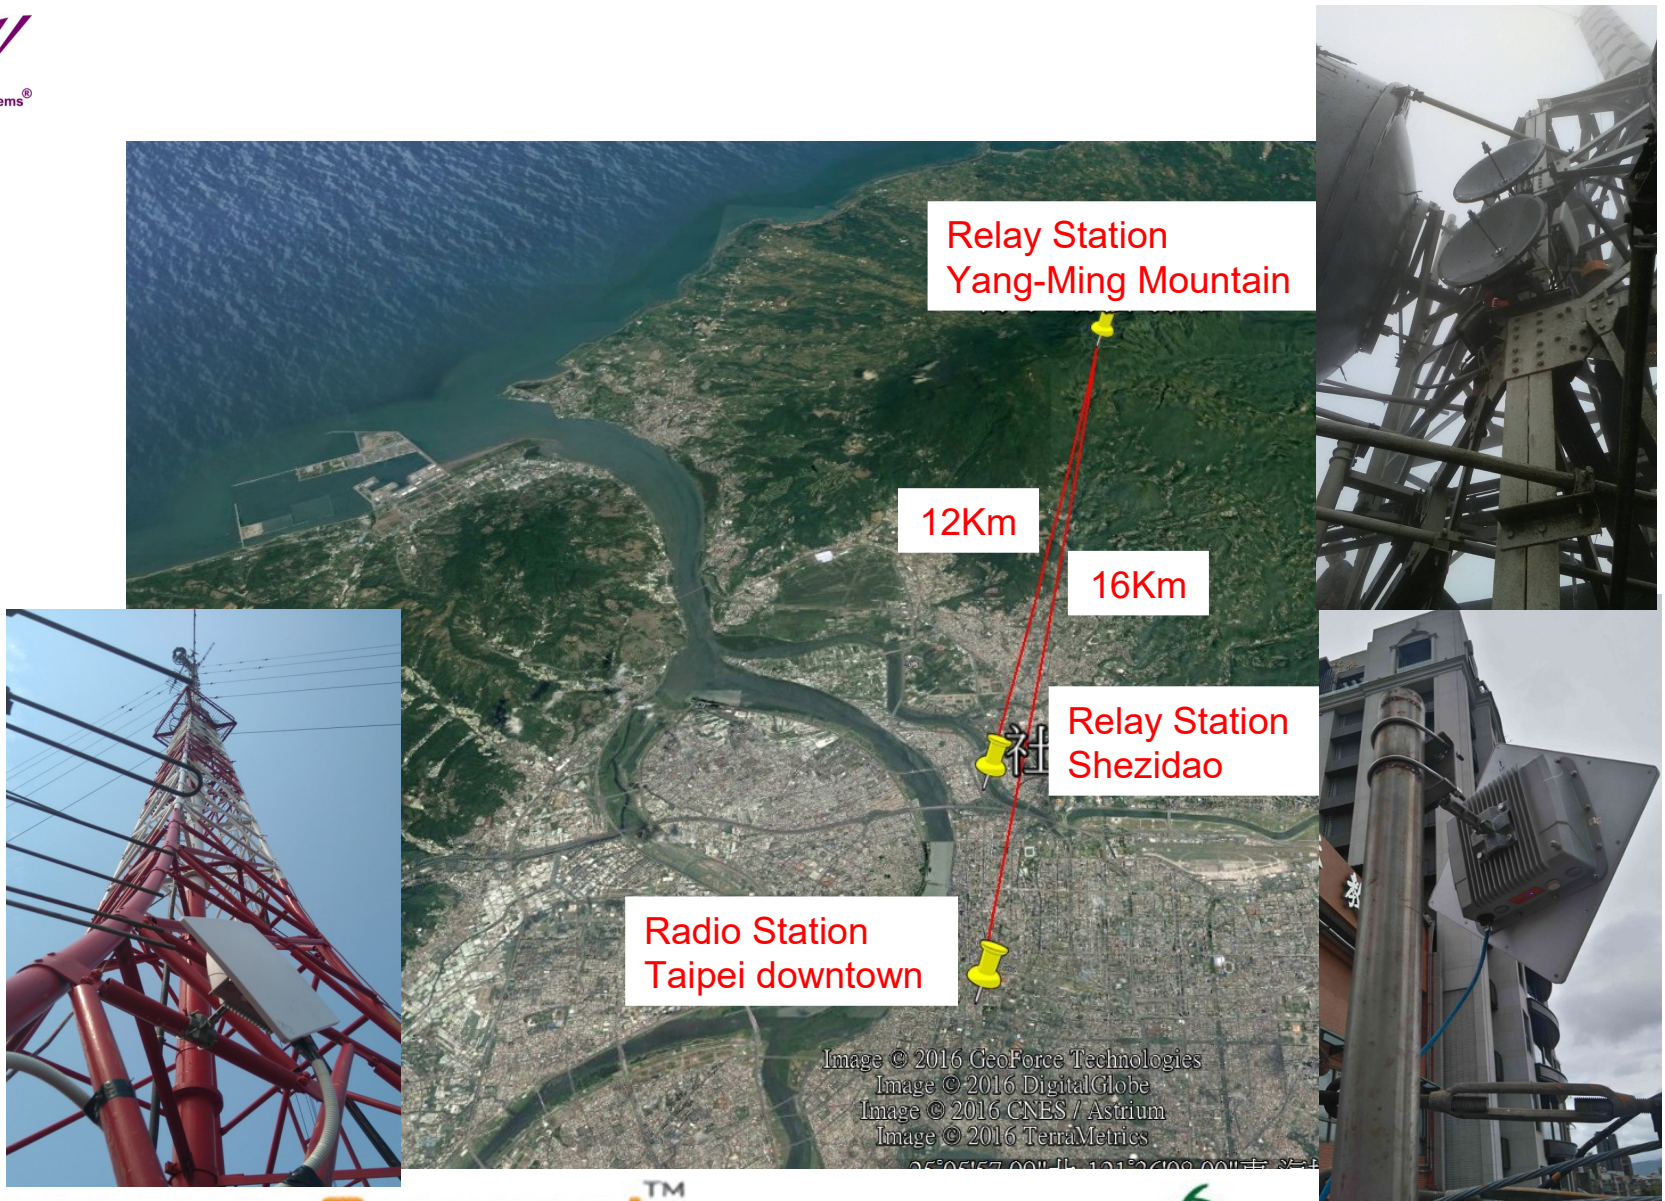

TOUCH AND CONNECT!™