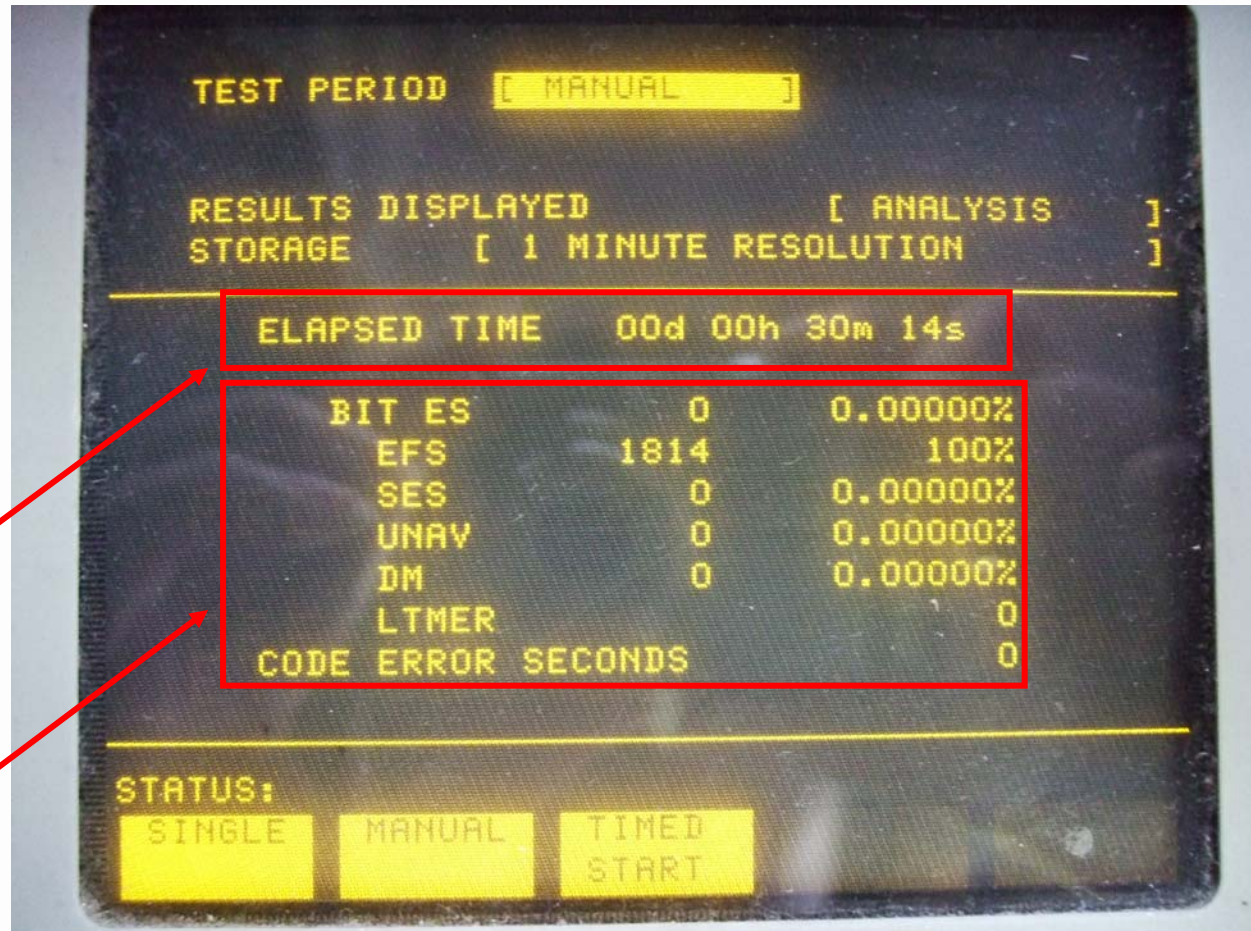

MiaoLi Cape of Good Hope

Fly to Anywhere™

Location in HsinFong
Temple of Lotus

Location in MiaoLi Cape of Good Hope

In Good Hope Site

KMX-8000 4E1/T1 Multiplexer

In Temple of Lotus

hp HEWLETT 37721A
PACKARD DIGITAL TRANSMISSION ANALYZER

Channel Bandwidth: 40MHz
Channel: 5400MHz
Throughput: 41.291 Mbps

4 E1 / T1 Test Result

Test for 30min

No Error

Run 4 E1/T1 and 2 pair data transmit. Got 11.9 Mbps Throughput and No Error