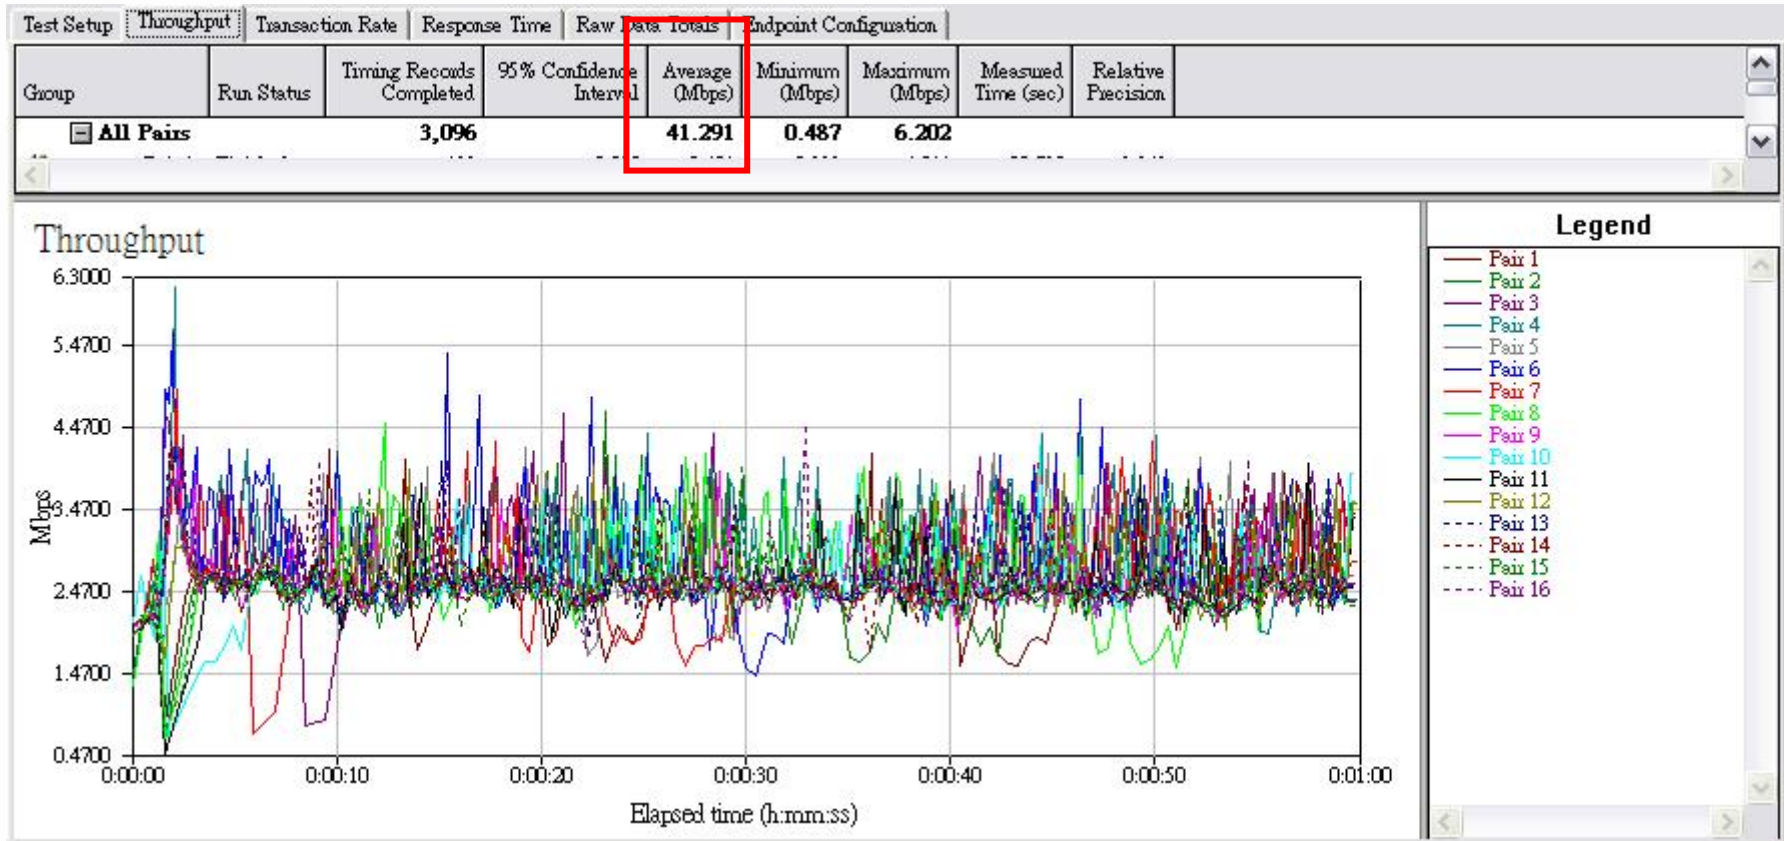

MiaoLi Cape of Good Hope

Fly to Anywhere™

Location in HsinFong
Temple of Lotus

Location in MiaoLi Cape of Good Hope

In Good Hope Site

KMX-8000 4E1/T1 Multiplexer

In Temple of Lotus

hp HEWLETT 37721A
PACKARD DIGITAL TRANSMISSION ANALYZER

Channel Bandwidth: 40MHz
Channel: 5400MHz
Throughput: 41.291 Mbps

4 E1 / T1 Test Result

Test for 30min

No Error

Run 4 E1/T1 and 2 pair data transmit. Got 11.9 Mbps Throughput and No Error