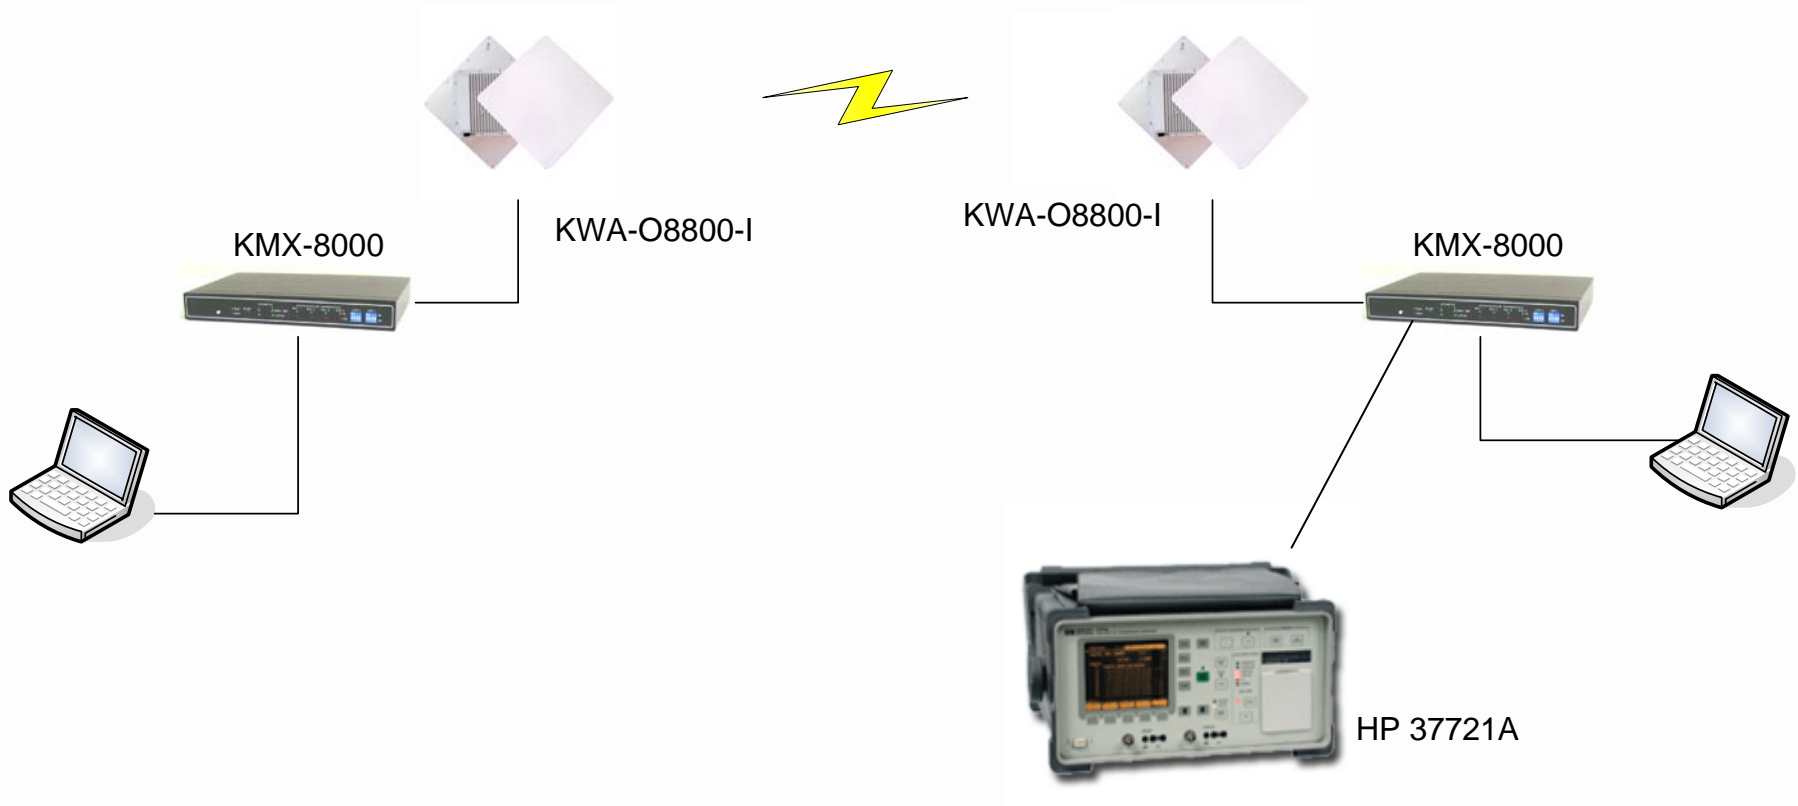

Distance: 38.3 Km

Test Device:

KWA-O8800-I x2

KMX-8000 x2

HP 37721A DIGITAL TRANSMISSION ANALYZER

Date: Oct.' 6' 2010' 14PM

Weather: Sunny

Near Light of Sight

MiaoLi Cape of Good Hope

Fly to Anywhere™

Location in HsinFong
Temple of Lotus

Location in MiaoLi Cape of Good Hope

In Good Hope Site

KMX-8000 4E1/T1 Multiplexer

In Temple of Lotus

hp HEWLETT 37721A
PACKARD DIGITAL TRANSMISSION ANALYZER